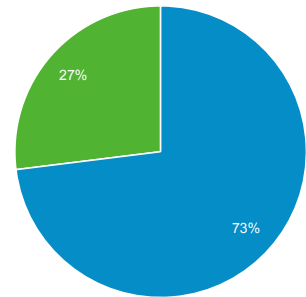

Feb 23, 2015 - Jun 25, 2015

Audience Overview

All Sessions
100.00%

Overview

■ New Visitor ■ Returning Visitor

Language	Sessions	% Sessions
1. (not set)	1,390	58.48%
2. es	324	13.63%
3. es-419	211	8.88%
4. en-us	181	7.61%
5. es-co	139	5.85%
6. ru	82	3.45%
7. es-es	39	1.64%
8. es-mx	5	0.21%
9. es-us	4	0.17%
10. en	2	0.08%